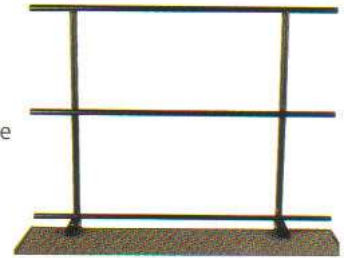

W" x D" x H"	MODEL	PRICE
1 Step 36 x 14 x 47	ST1	256.95
2 Step 36 x 32 x 55	ST2	362.95
3 Step 36 x 45 x 63	ST3	469.95
4 Step 36 x 57 x 71	ST4	575.95

Guard Rails

- Guardrails are 42" high and include a chair stop plus intermediate rail. Guardrails are secured to stages by a heavy duty clamp, eliminating the need for any tools.

L"	H"	MODEL	PRICE
30	42	TGRU30	118.95
36	42	TGRU36	126.95
48	42	TGRU48	134.95

Guard Rails

- Guardrails are 42" high and include a chair stop plus intermediate rail. Guardrails are secured to stages by a heavy duty clamp, eliminating the need for any tools.