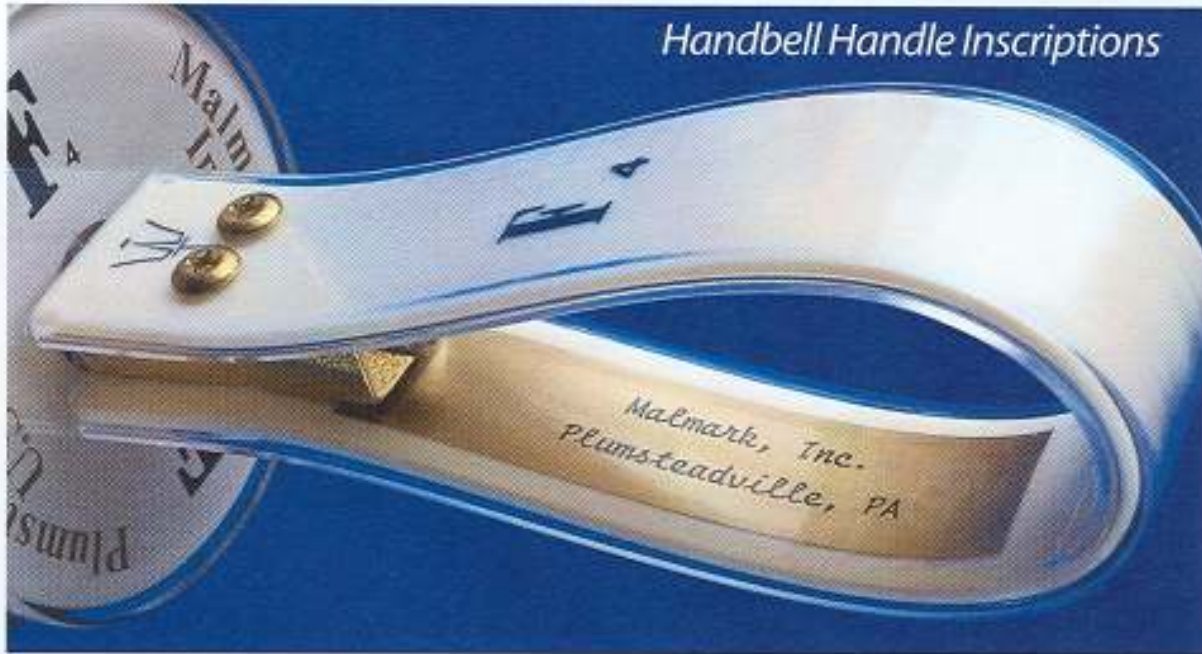

## **Handbell Handle Inscriptions at No Charge**

Handbell handle inscriptions are a popular way to acknowledge memorial or other designated gifts. The handle inscription is offered exclusively by Malmark.

Each inscription is printed in script on gold leaf paper and may include up to three lines with 30 characters or spaces per line. It is placed inside the clear sleeve of the handle in place where you can see it, but you cannot touch it and you cannot wear it off.